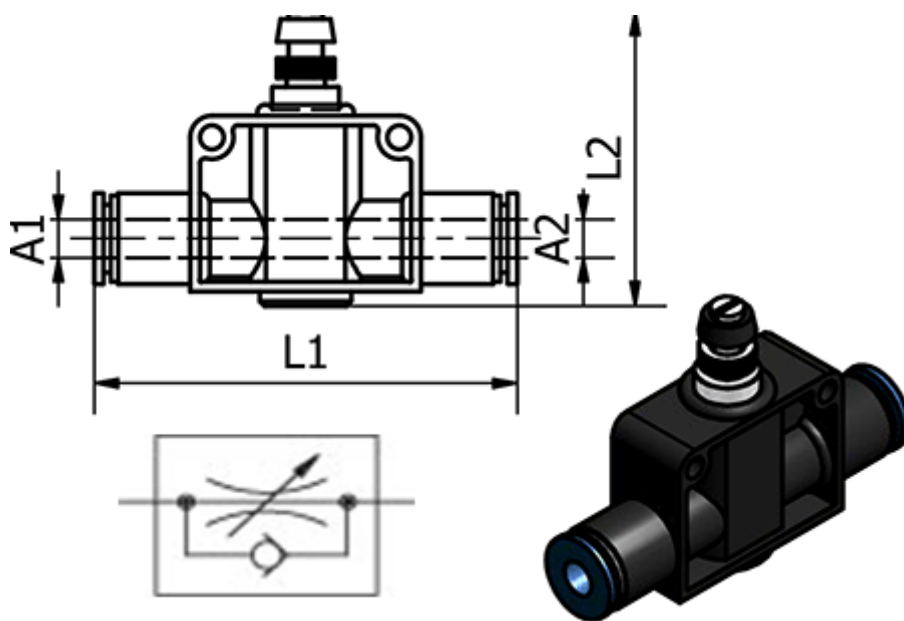

Data Sheet

Article number: 5861811212

Description: Flow Control Valve 181.1212, Ø12 Ø12
Push-in

Measures

Ext. Hose Diameter A1 = 12

Ext. Hose Diameter A2 = 12

L1 = 73.599999999999994

L2 = 55